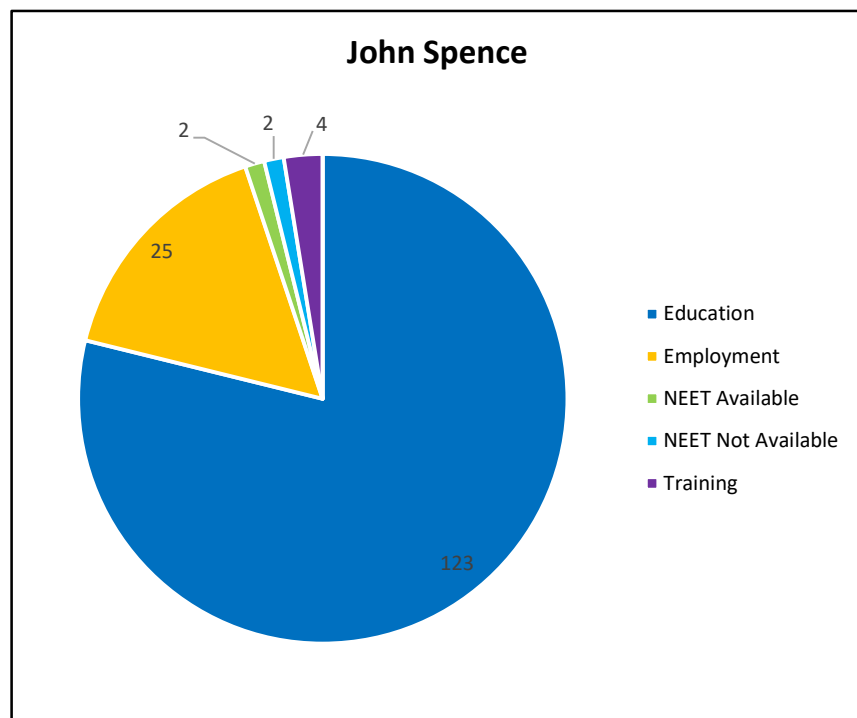

John Spence Community High School

2023 Year 11 Activity Survey

Activity Survey Summary at 1 st November 2023	Gender		Total	Total %
	F	M		
Education	62	61	123	79%
Employment	6	19	25	16%
NEET Available	0	2	2	1%
NEET Not Available	2	0	2	1%
Training	0	4	4	3%
Total	70	86	156	
Total %	45%	55%		